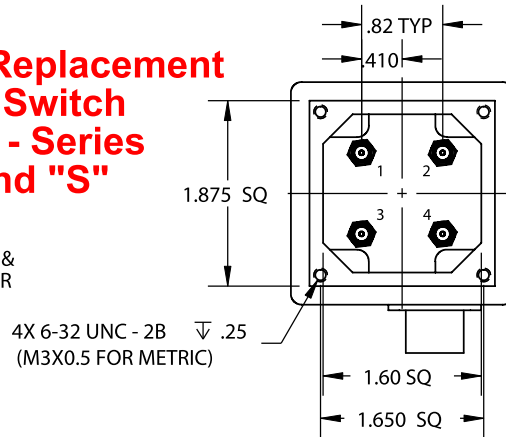

Logus Satellite Communications Division

1305 Hill Ave., West Palm Beach, FL 33407 USA | tel: 561-842-3550 | fax: 561-842-2196 | www.LogusSat.com

Platinum Replacement Dual Switch WR75 - Series Brand "S"

Specifications	W/G	COAX
Frequency (GHz):	10.0 to 15.0	
VSWR:	1.05:1	1.35:1
Insertion Loss dB Max:	05	.35
Isolation dB Min:	70	50
Switching Time:	75 mS Max.	
Pressure:	15 PSIG (RF Head Only)	
Life:	100,000 Cycles Mln.	
Finish:	Black Iridite	
Flanges:	Black Iridite	

STD. ELECTRICAL CKT.
Shown in Position 1
ONE FORM C