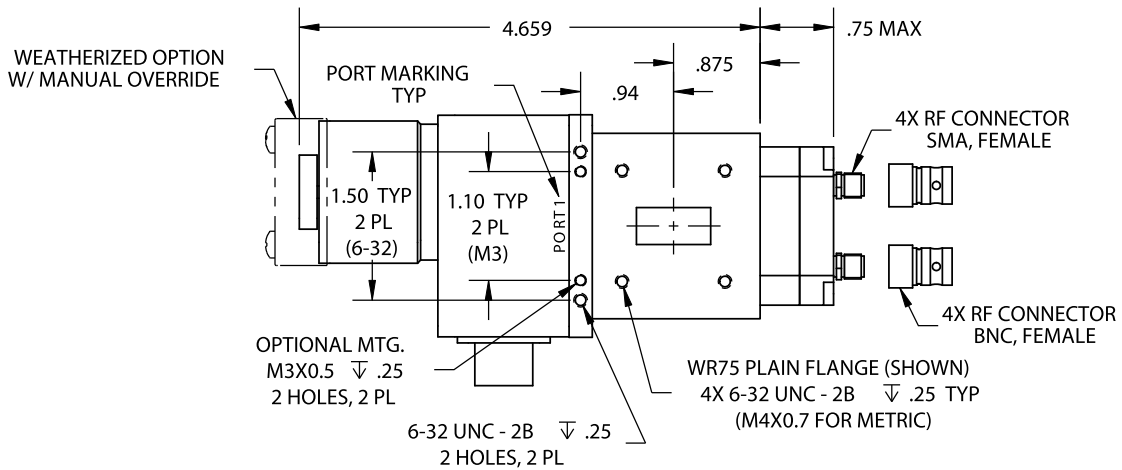

Logus Satellite Communications Division

1305 Hill Ave., West Palm Beach, FL 33407 USA | tel: 561-842-3550 | fax: 561-842-2196 | www.LogusSat.com

Platinum Replacement Dual Switch WR75 - Series Brand "S"

Specifications	W/G	COAX
Frequency (GHz):	10.0 to 15.0	
VSWR:	1.05:1	1.35:1
Insertion Loss dB Max:	05	.35
Isolation dB Min:	70	50
Switching Time:	75 mS Max.	
Pressure:	15 PSIG (RF Head Only)	
Life:	100,000 Cycles Mln.	
Finish:	Black Iridite	
Flanges:	Black Iridite	

STD. ELECTRICAL CKT.
Shown in Position 1
ONE FORM C