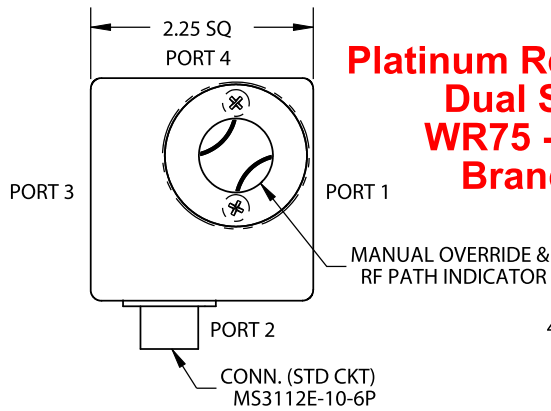

Logus Satellite Communications Division

1305 Hill Ave., West Palm Beach, FL 33407 USA | tel: 561-842-3550 | fax: 561-842-2196 | www.LogusSat.com

Platinum Replacement Dual Switch WR75 - Series Brand "S"

Specifications	W/G	COAX
Frequency (GHz):	10.0 to 15.0	
VSWR:	1.05:1	1.35:1
Insertion Loss dB Max:	05	.35
Isolation dB Min:	70	50
Switching Time:	75 mS Max.	
Pressure:	15 PSIG (RF Head Only)	
Life:	100,000 Cycles Mln.	
Finish:	Black Iridite	
Flanges:	Black Iridite	

STD. ELECTRICAL CKT.
Shown in Position 1
ONE FORM C