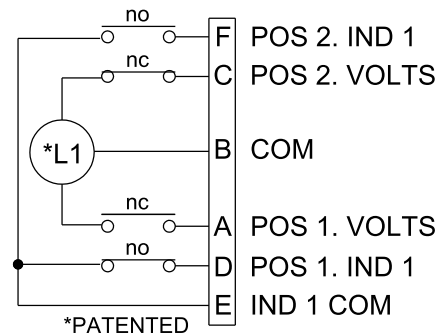

Logus Satellite Communications Division

1305 Hill Ave., West Palm Beach, FL 33407 USA | tel: 561-842-3550 | fax: 561-842-2196 | www.LogusSat.com

Platinum Replacement Dual Switch WR75 - Series Brand "S"

Specifications	W/G	COAX
Frequency (GHz):	10.0 to 15.0	
VSWR:	1.05:1	1.35:1
Insertion Loss dB Max:	05	.35
Isolation dB Min:	70	50
Switching Time:	75 mS Max.	
Pressure:	15 PSIG (RF Head Only)	
Life:	100,000 Cycles Mln.	
Finish:	Black Iridite	
Flanges:	Black Iridite	

STD. ELECTRICAL CKT.
Shown in Position 1
ONE FORM C