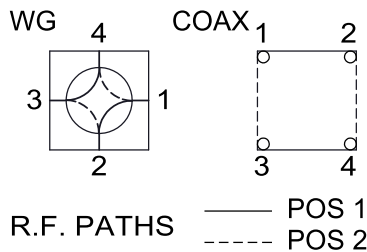

Logus Satellite Communications Division

1305 Hill Ave., West Palm Beach, FL 33407 USA | tel: 561-842-3550 | fax: 561-842-2196 | www.LogusSat.com

Platinum Replacement Dual Switch WR75 - Series Brand "S"

Specifications	W/G	COAX
Frequency (GHz):	10.0 to 15.0	
VSWR:	1.05:1	1.35:1
Insertion Loss dB Max:	05	.35
Isolation dB Min:	70	50
Switching Time:	75 mS Max.	
Pressure:	15 PSIG (RF Head Only)	
Life:	100,000 Cycles Mln.	
Finish:	Black Iridite	
Flanges:	Black Iridite	

STD. ELECTRICAL CKT.
Shown in Position 1
ONE FORM C