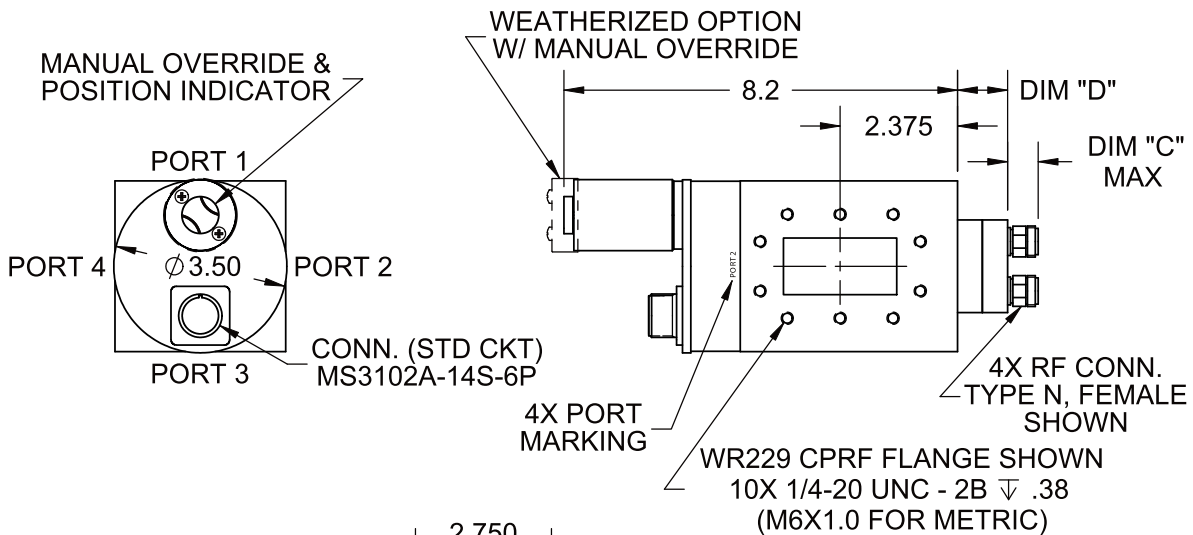

Logus Satellite Communications Division

1305 Hill Ave., West Palm Beach, FL 33407 USA | tel: 561-842-3550 | fax: 561-842-2196 | www.LogusSat.com

Platinum Replacement Dual WR229 - Series Brand "S"

Dimensions	DIM "A"	DIM "B"	DIM "C"	DIM "D"
Type "N"	1.000	2.00	.65	1.01
SMA	.820	1.60	.31	.74
BNC & TNC	.820	1.60	.65	.74

Specifications	W/G	COAX
Frequency:	3.60 to 4.25 GHz	
VSWR:	1.05:1 Max.	1.25:1 Max.
Insertion Loss:	0.02 dB Max.	0.25 dB Max.
Isolation:	80 dB Min.	60 dB Max.
Switching Time:	100 mS Max.	
Pressure:	30 PSIG (RF Head)	
Life:	200,000 Cycles Min.	
Finish:	Black Iridite	