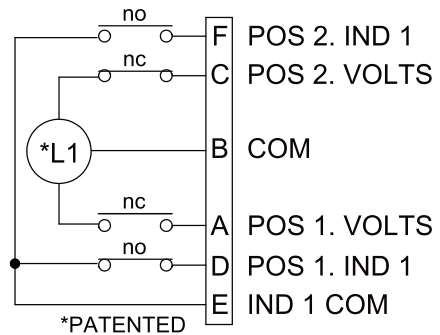

Logus Satellite Communications Division

1305 Hill Ave., West Palm Beach, FL 33407 USA | tel: 561-842-3550 | fax: 561-842-2196 | www.LogusSat.com

Platinum Replacement Dual WR229 - Series Brand "S"

Dimensions	DIM "A"	DIM "B"	DIM "C"	DIM "D"
Type "N"	1.000	2.00	.65	1.01
SMA	.820	1.60	.31	.74
BNC & TNC	.820	1.60	.65	.74

Specifications	W/G	COAX
Frequency:	3.60 to 4.25 GHz	
VSWR:	1.05:1 Max.	1.25:1 Max.
Insertion Loss:	0.02 dB Max.	0.25 dB Max.
Isolation:	80 dB Min.	60 dB Max.
Switching Time:	100 mS Max.	
Pressure:	30 PSIG (RF Head)	
Life:	200,000 Cycles Min.	
Finish:	Black Iridite	