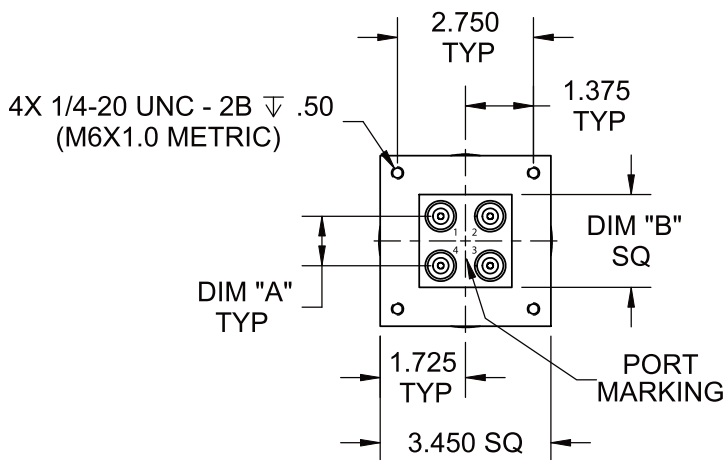

Logus Satellite Communications Division

1305 Hill Ave., West Palm Beach, FL 33407 USA | tel: 561-842-3550 | fax: 561-842-2196 | www.LogusSat.com

Platinum Replacement Dual WR229 - Series Brand "S"

Dimensions	DIM "A"	DIM "B"	DIM "C"	DIM "D"
Type "N"	1.000	2.00	.65	1.01
SMA	.820	1.60	.31	.74
BNC & TNC	.820	1.60	.65	.74

Specifications	W/G	COAX
Frequency:	3.60 to 4.25 GHz	
VSWR:	1.05:1 Max.	1.25:1 Max.
Insertion Loss:	0.02 dB Max.	0.25 dB Max.
Isolation:	80 dB Min.	60 dB Max.
Switching Time:	100 mS Max.	
Pressure:	30 PSIG (RF Head)	
Life:	200,000 Cycles Min.	
Finish:	Black Iridite	

STD. ELECTRICAL CKT.
Shown in Position 1
ONE FORM C