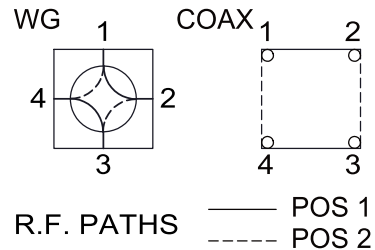

Logus Satellite Communications Division

1305 Hill Ave., West Palm Beach, FL 33407 USA | tel: 561-842-3550 | fax: 561-842-2196 | www.LogusSat.com

Platinum Replacement Dual WR229 - Series Brand "S"

Dimensions	DIM "A"	DIM "B"	DIM "C"	DIM "D"
Type "N"	1.000	2.00	.65	1.01
SMA	.820	1.60	.31	.74
BNC & TNC	.820	1.60	.65	.74

Specifications	W/G	COAX
Frequency:	3.60 to 4.25 GHz	
VSWR:	1.05:1 Max.	1.25:1 Max.
Insertion Loss:	0.02 dB Max.	0.25 dB Max.
Isolation:	80 dB Min.	60 dB Max.
Switching Time:	100 mS Max.	
Pressure:	30 PSIG (RF Head)	
Life:	200,000 Cycles Min.	
Finish:	Black Iridite	